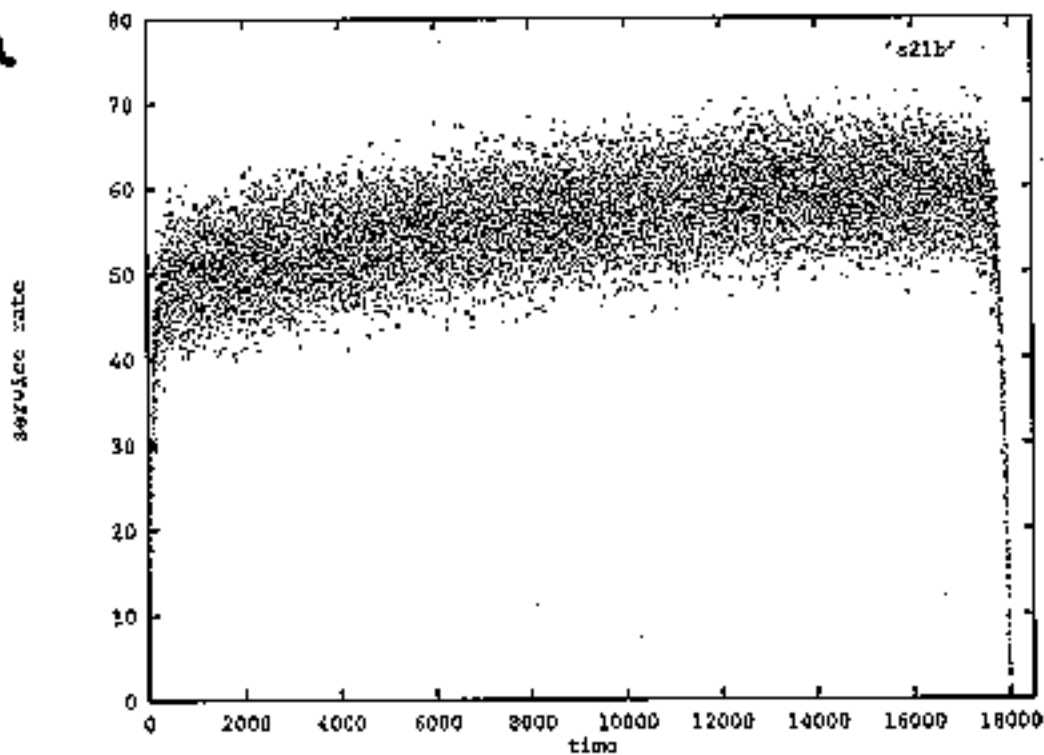

Congestion Collapse

λ

Time

μ

Time