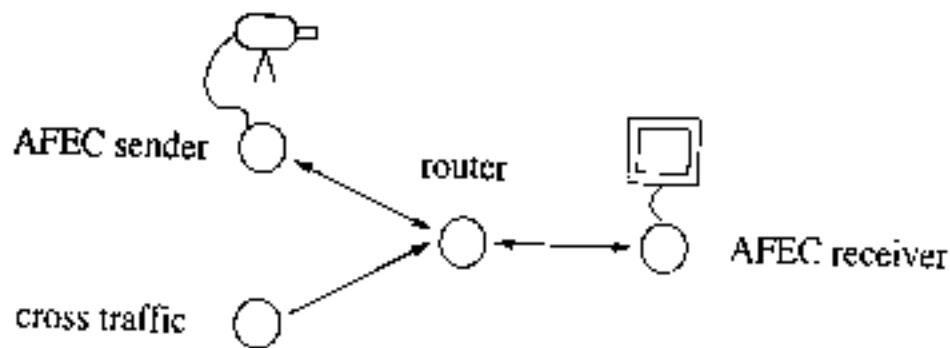

## EXPERIMENTAL SET-UP

- MAFEC application (sender/receiver)
- cross traffic source
- configurable router
- UltraSparc 1 workstations
- FastEthernet (100Mbps)