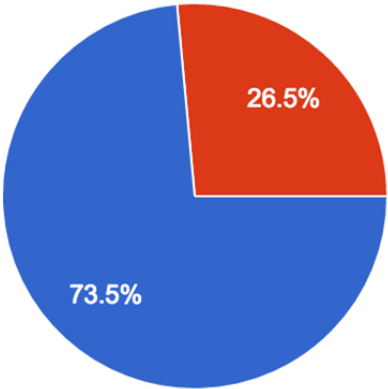

86 members

Including eight officers.

A group of students is sitting in a circle on mats in a room, holding hands. The students are dressed in casual attire. In the background, there is a doorway, a blue recycling bin, and a chalkboard. The word "Socials" is overlaid in the center of the image in a white, sans-serif font.

Socials

Corporate Events

Women in Tech Panel

Puzzle Day

Puzzle Day Statistics

What is Your Gender?

- Male
- Female
- Other

What Year Are You?