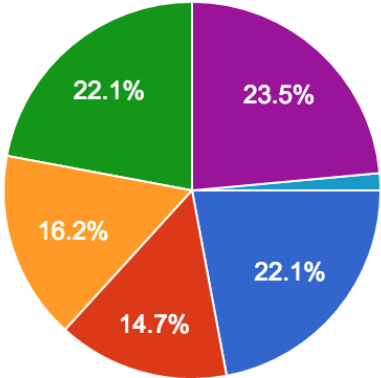

86 members

Including eight officers.

A group of students is sitting in a circle on mats in a room, holding hands. The students are dressed in casual attire. In the background, there is a doorway, a blue recycling bin, and a chalkboard. The word "Socials" is overlaid in the center of the image in a white, sans-serif font.

Socials

Corporate Events

Women in Tech Panel

Puzzle Day

Puzzle Day Statistics

What is Your Gender?

- Male
- Female
- Other

What Year Are You?