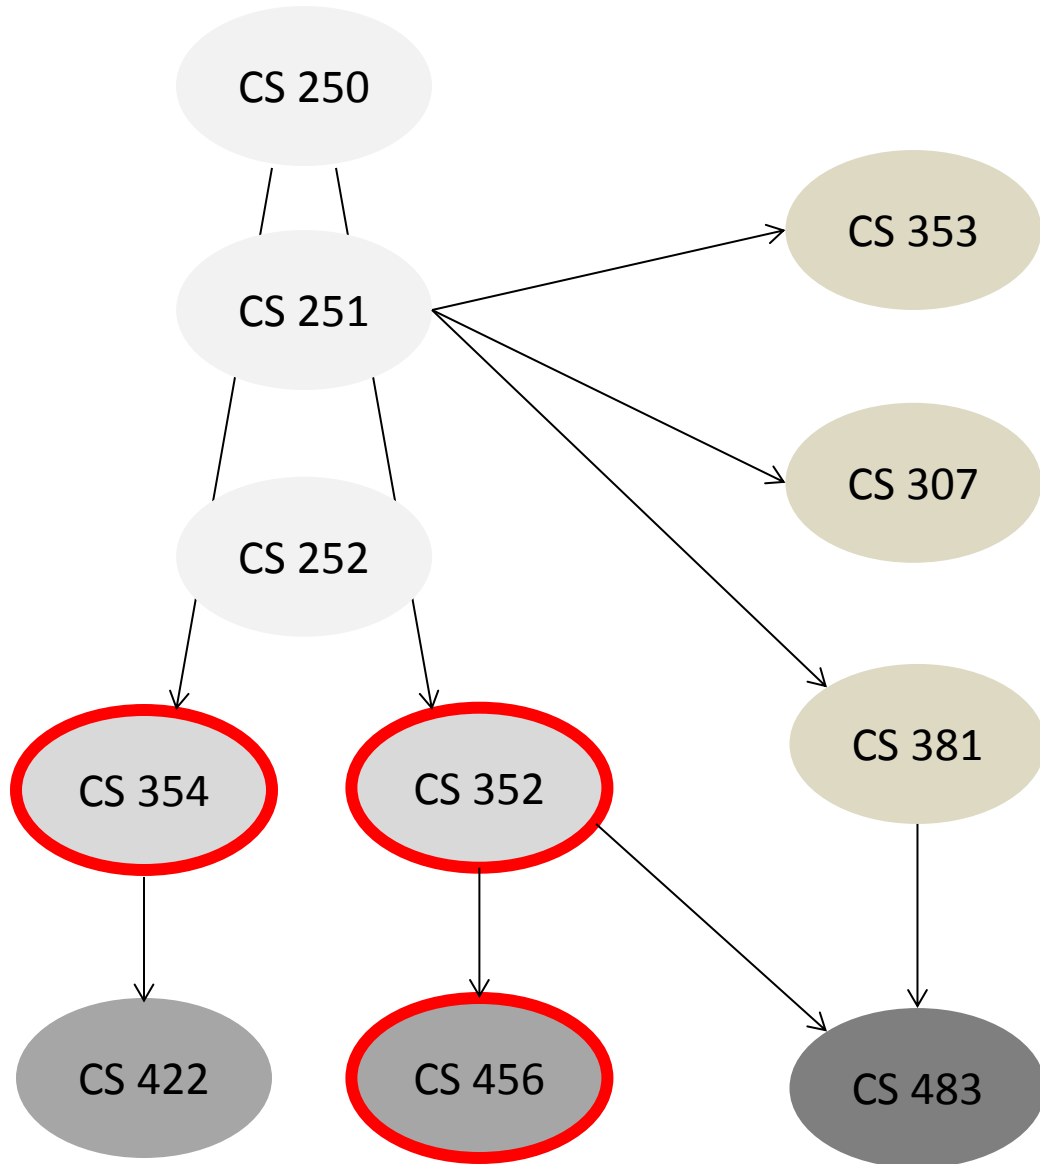

Programming Languages Track Pre-Requisite Flowchart

Courses outlined in bold are required.
Choose three elective courses.

Other electives:
CS 490 DS0 Distributed Systems
CS 490 Software for Embedded Systems